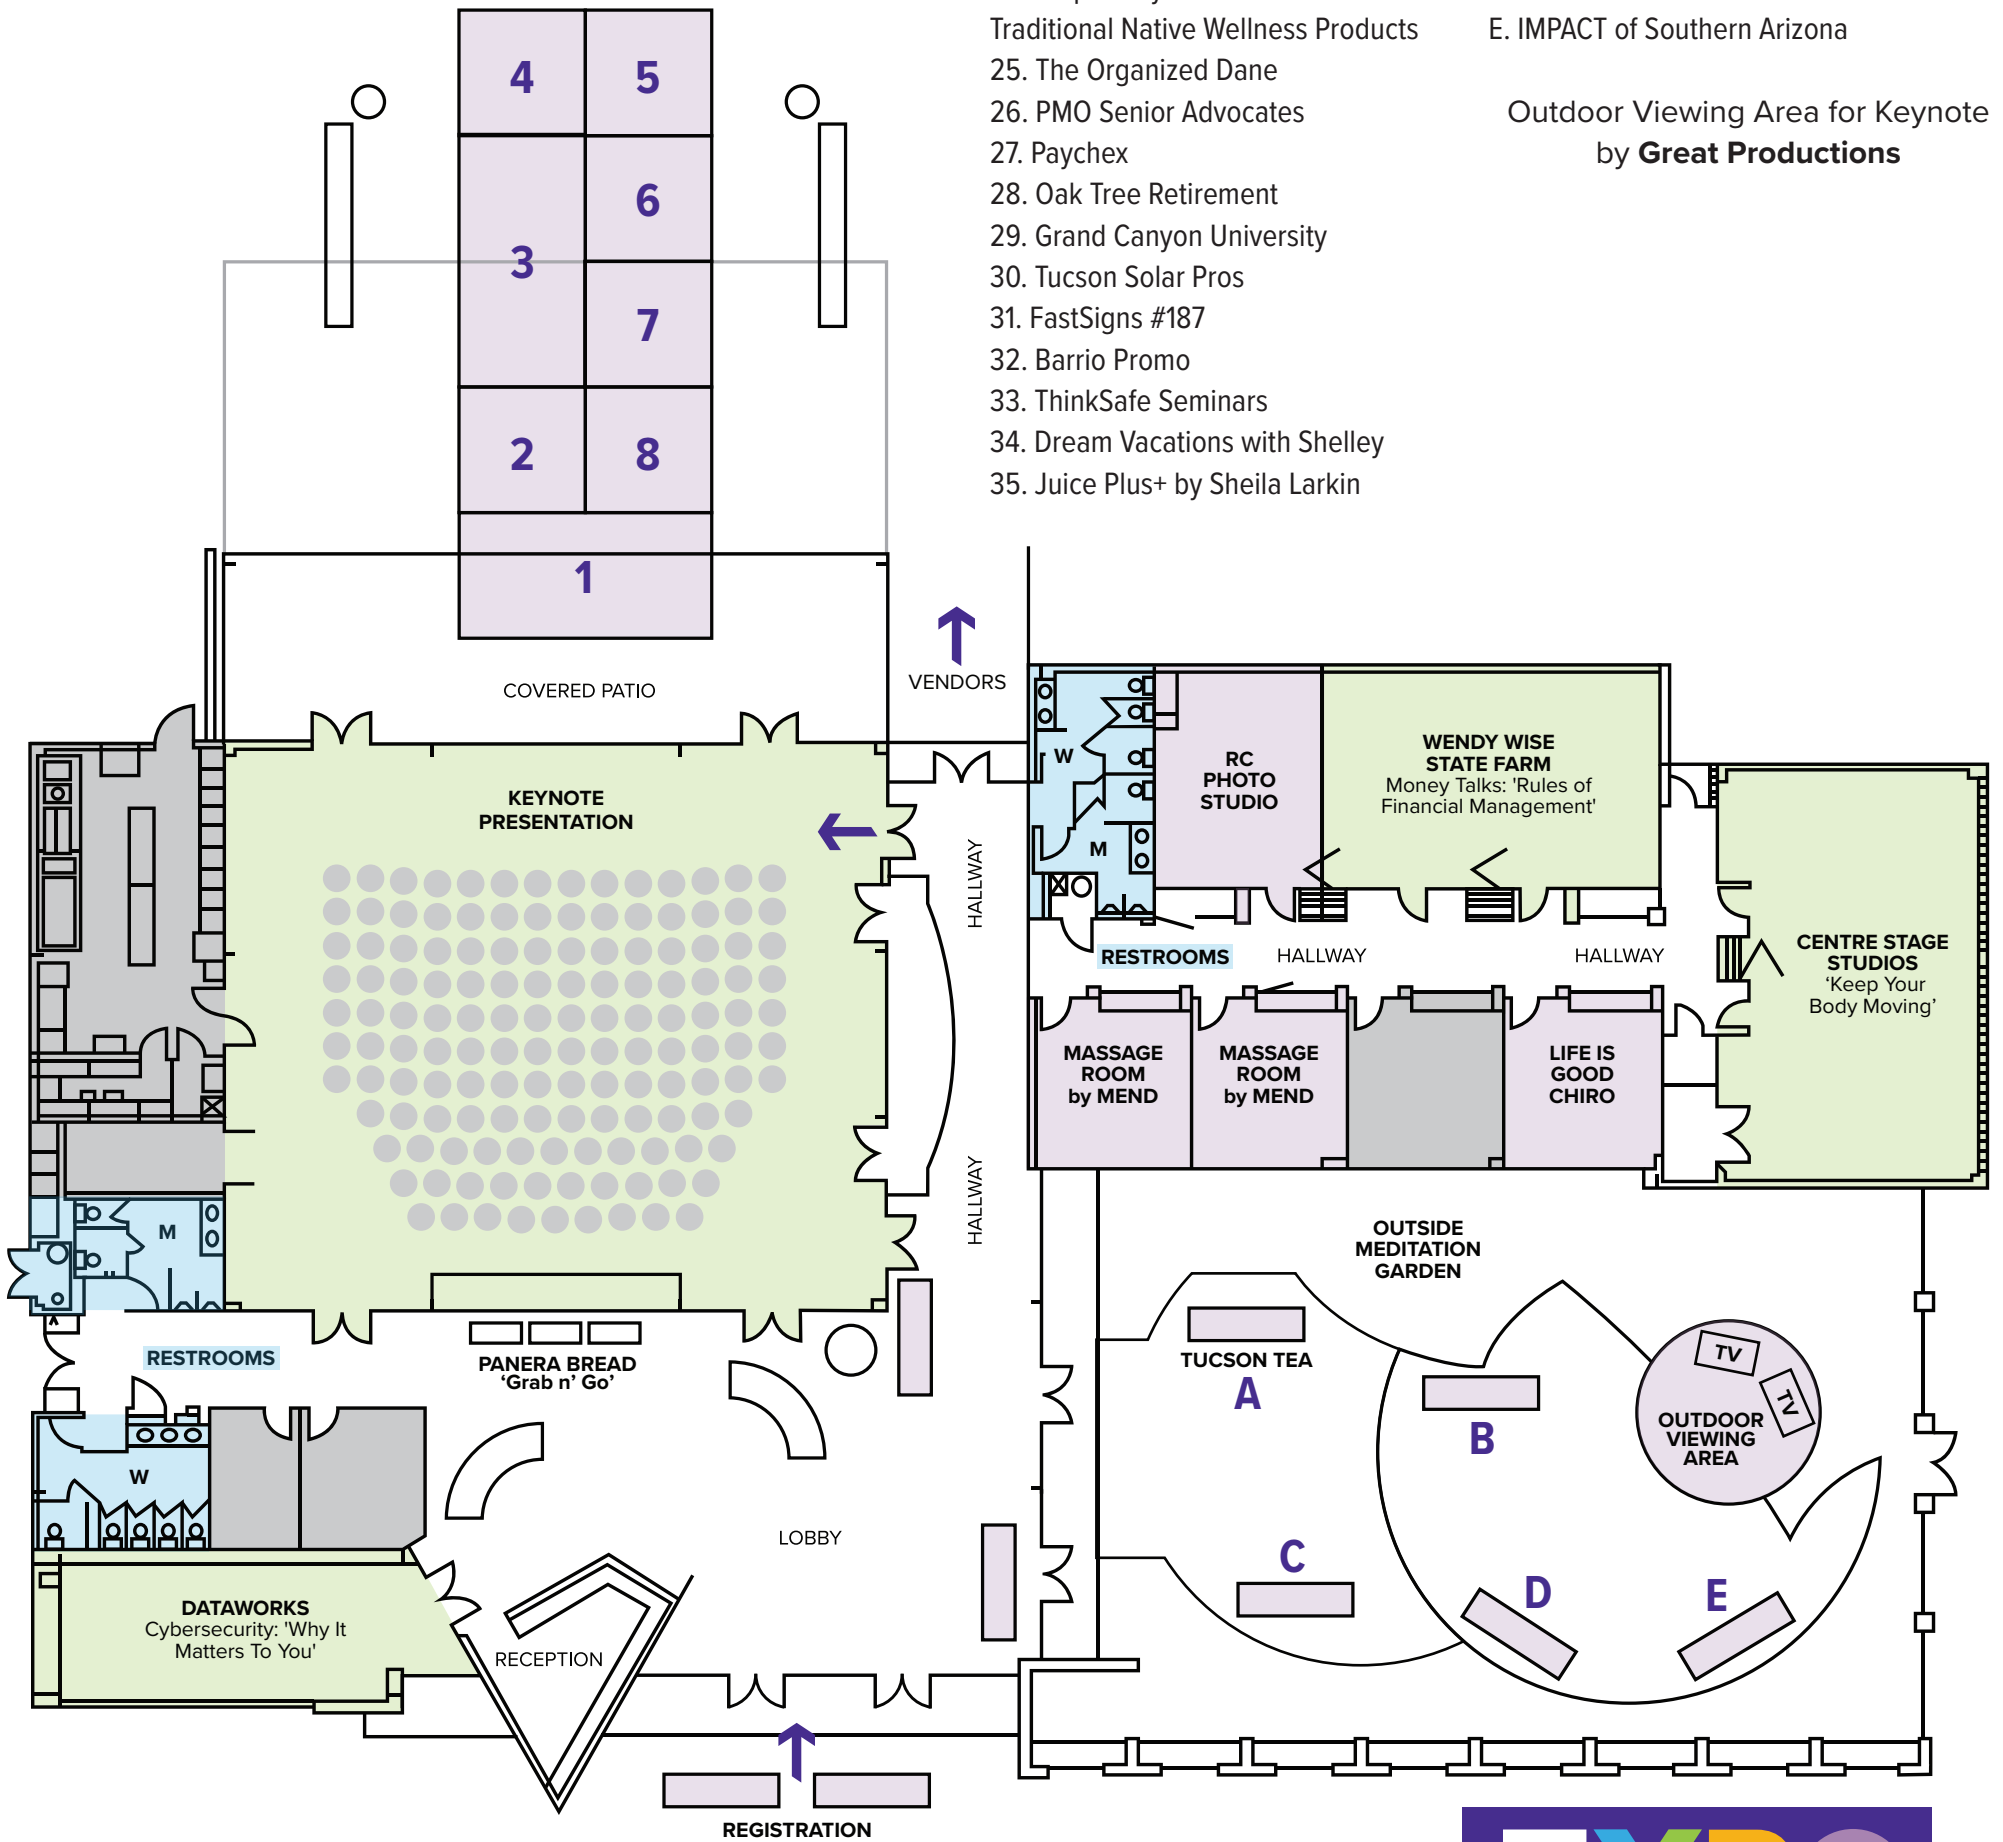

# IMPACT Expo Map

15	16	17	18	19
14	OUTSIDE VENDORS			20
12	31	30		21
	32	29		22
11	33	28		23
10	34	27		24
9	35	26		25

### OUTDOOR Expo:

1. IMPACT of Southern Arizona
2. Lucky Cat Social Art
3. MHC Healthcare
4. Hughes Federal Credit Union
5. WonderWisp Creations
6. Maxwell Aesthetics
7. Jade Star Acupuncture
8. Wendy Wise - State Farm
9. House of Josephine Boutique
10. Casas Adobes Unit 73 - American Legion Auxiliary
11. WomenHeart
12. PhotoFunBooth
14. Mr. Rooter of Tucson
15. Achieve Health & Fitness Gym
16. Big Brothers Big Sisters of So. AZ
17. Frenchy's Rentals
18. Titan Restoration of AZ
19. Mary Kay by Robyn Moore
20. Rose Health & Wellness
21. DreamDinners
22. Girl Scouts of Southern AZ
23. Desert Camo Apparel
24. X-Specially-4-U: Traditional Native Wellness Products
25. The Organized Dane
26. PMO Senior Advocates
27. Paychex
28. Oak Tree Retirement
29. Grand Canyon University
30. Tucson Solar Pros
31. FastSigns #187
32. Barrio Promo
33. ThinkSafe Seminars
34. Dream Vacations with Shelley
35. Juice Plus+ by Sheila Larkin

### Hallway:

**North 1:** RC Photo Studio Headshots

**North 2:** Money Talks with Wendy Wise: State Farm

**South 1 & 2:** Massage Rooms by Mend Massage

**South 3:** Chiropractor by Life is Good Chiropractor

### OUTDOOR Meditation Garden:

A. Tucson Tea Company

B. Conservation Legacy

C. Oro Valley Audiology

D. N/A

E. IMPACT of Southern Arizona

Outdoor Viewing Area for Keynote by **Great Productions**

PARKING LOT